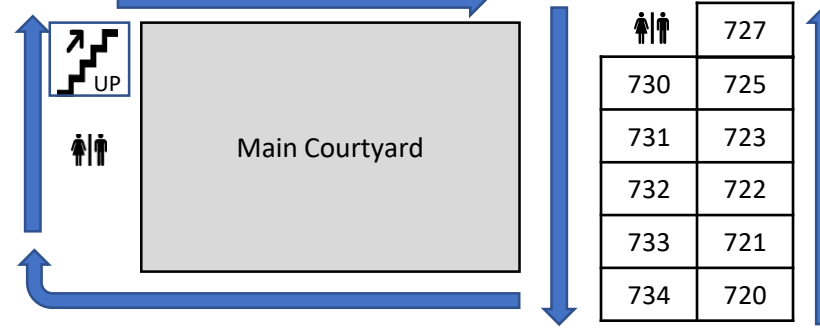

**Marjory Stoneman Douglas High School
1st Floor**

Marjory's Garden

Tennis Courts

Basketball Courts

Football Stadium and Track

**Marjory Stoneman Douglas High School
2nd Floor**

Mini-Gym
(1st floor only)

Gym
(1st floor only)

1300 Building
(1st floor only)

Senior Courtyard

**Marjory Stoneman Douglas High School
1st Floor**

Marjory's Garden
Tennis Courts

Basketball Courts

Football Stadium and Track

911	910	909	908	907	906
913	914	915	916	917	男女

905
904
901

609 Boys Locker	607 Mini-Gym
613 Girls Locker	606 Gym
606 Weight Room	男女 男女

男女	1301	男女
1307		
1306		
1305		
1304		
1303	1302	1301

1500 Building

1523	1501
1522	1502
1521	男女 升降
1520	1506
1519	1507
1518	1508
1517	1509
1516	1510
1514	

409	401
410	402
411	404
412	406
413	男女

C31 Wellness
C32 Wellness

Senior Courtyard

506	505	504	
	509	511	512

708	710
704	703
702	701

South Lot

Bus Loop

Loading Dock