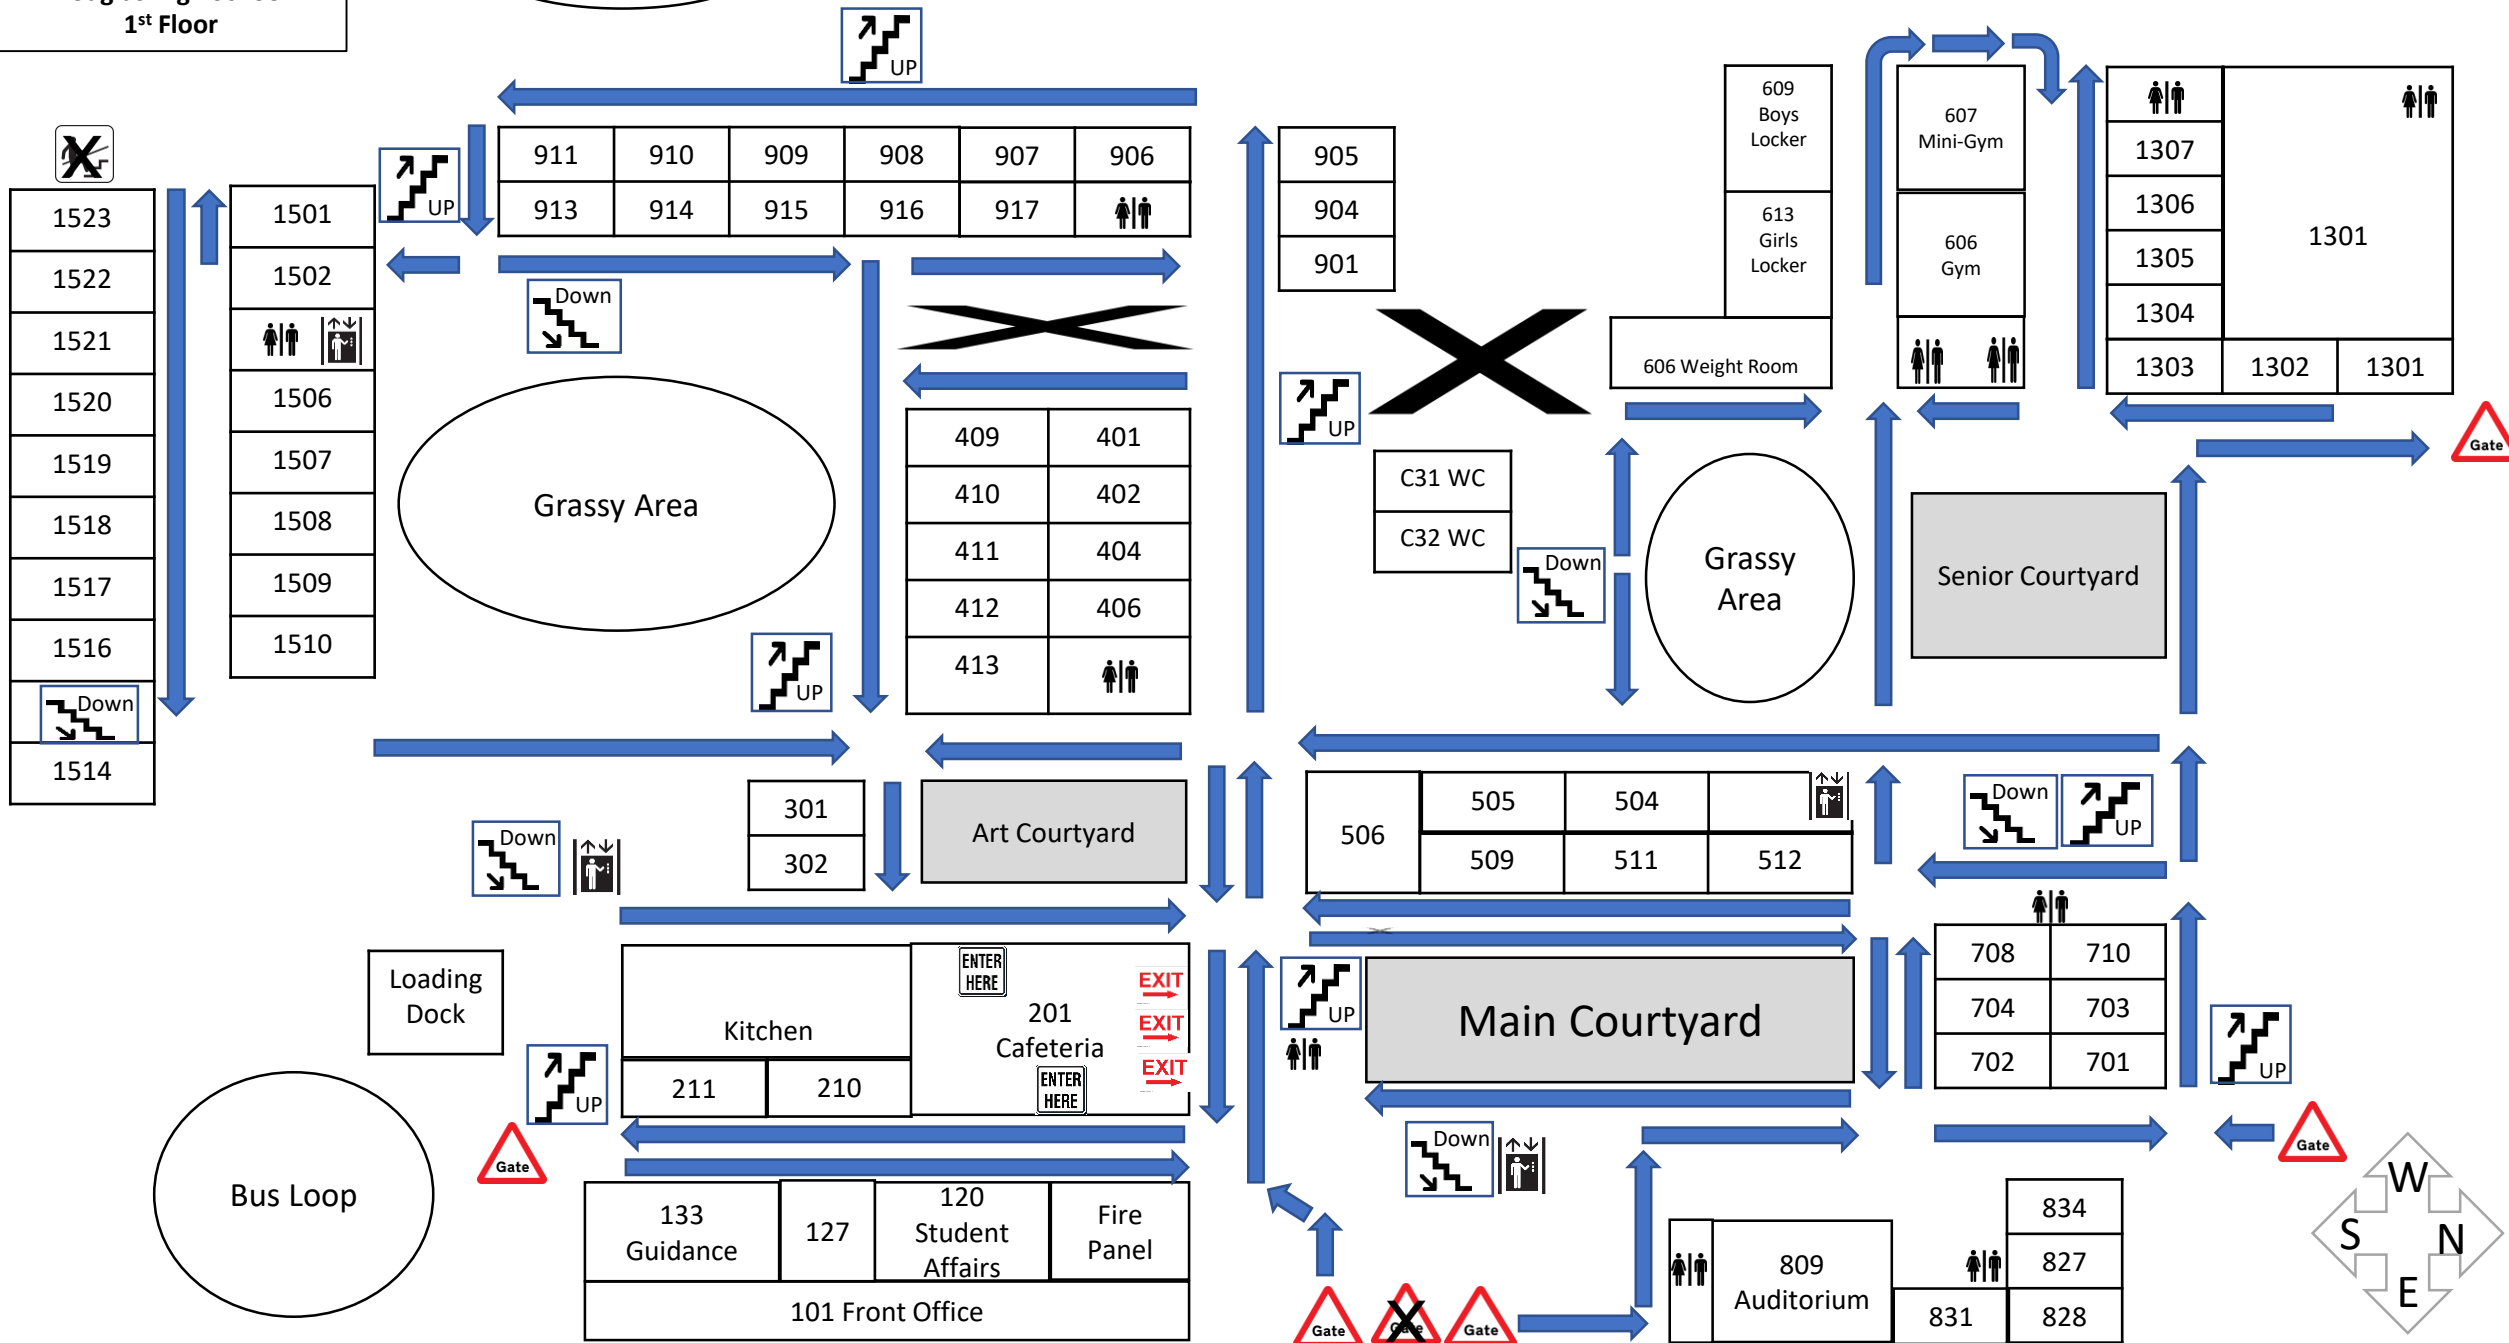

**Marjory Stoneman Douglas High School
1st Floor**

Marjory's Garden

Tennis Courts

Basketball Courts

Football Stadium and Track

**Marjory Stoneman Douglas High School
2nd Floor**

Mini-Gym
(1st floor only)

Gym
(1st floor only)

1300 Building
(1st floor only)

Senior Courtyard

**Marjory Stoneman Douglas High School
1st Floor**

Marjory's Garden
Tennis Courts

Basketball Courts

Football Stadium and Track

911	910	909	908	907	906
913	914	915	916	917	男女

409	401
410	402
411	404
412	406
413	男女

C31 Wellness
C32 Wellness

Senior Courtyard

506	505	504	
	509	511	512

708	710
704	703
702	701

South Lot

Bus Loop

Loading Dock

1500 Building

1550	1529
1549	1530
1548	
1547	1534
1546	1535
1545	1536
1544	1537
1543	1538
	
1542	

170	172	173	174	160	161
169		175			162
168	167	165	164	163	

933	930	929	928
934	936	937	

426	420
427	421
428	422
429	423
430	