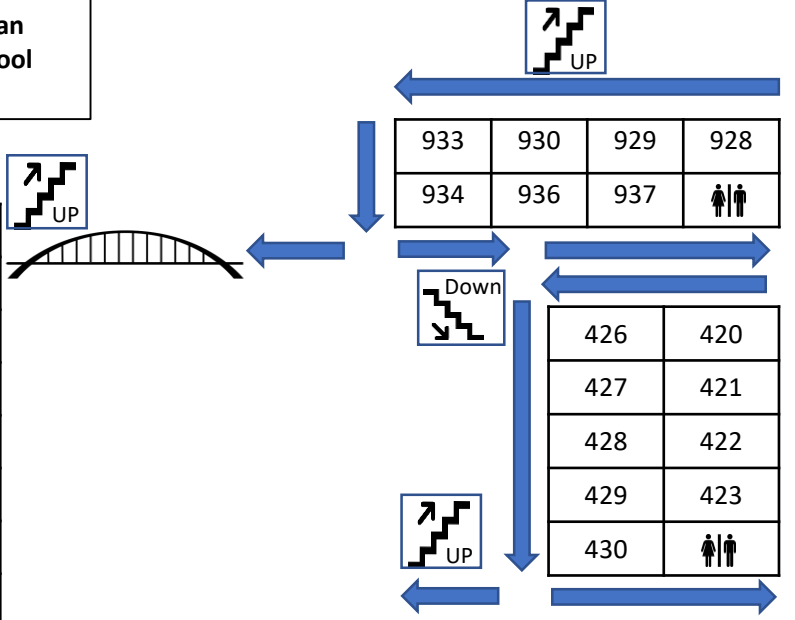

**Marjory Stoneman Douglas High School
1st Floor**

Marjory's Garden

Tennis Courts

Basketball Courts

Football Stadium and Track

**Marjory Stoneman Douglas High School
2nd Floor**

Mini-Gym
(1st floor only)

Gym
(1st floor only)

409	401
410	402
411	404
412	406
413	男女

C31 Wellness
C32 Wellness

Senior Courtyard

506	505	504	
	509	511	512

708	710
704	703
702	701

South Lot

Bus Loop

Loading Dock