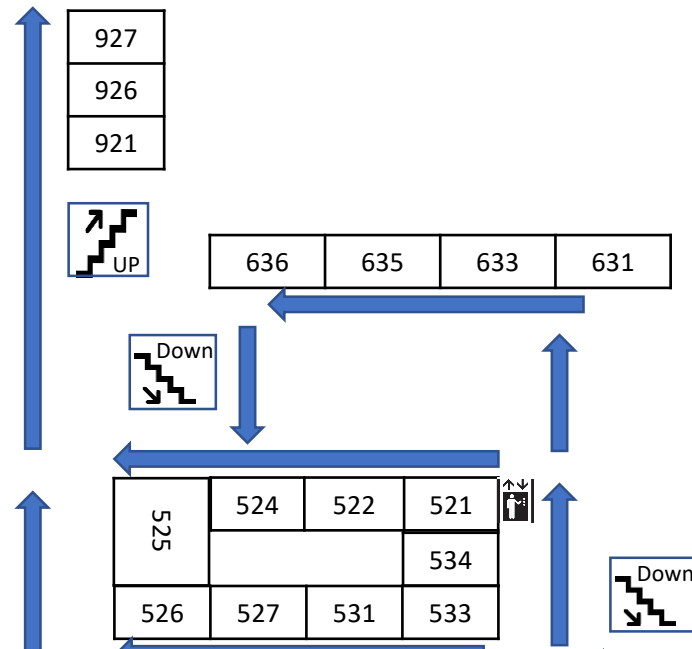

**Marjory Stoneman Douglas High School
1st Floor**

Marjory's Garden

Tennis Courts

Basketball Courts

Football Stadium and Track

**Marjory Stoneman Douglas High School
2nd Floor**

Mini-Gym
(1st floor only)

Gym
(1st floor only)

1300 Building
(1st floor only)

Senior Courtyard

**Marjory Stoneman Douglas High School
1st Floor**

Marjory's Garden
Tennis Courts

Basketball Courts

Football Stadium and Track

911	910	909	908	907	906
913	914	915	916	917	男女

409	401
410	402
411	404
412	406
413	男女

C31 Wellness
C32 Wellness

Senior Courtyard

506	505	504	
	509	511	512

708	710
704	703
702	701

South Lot

Bus Loop

Loading Dock