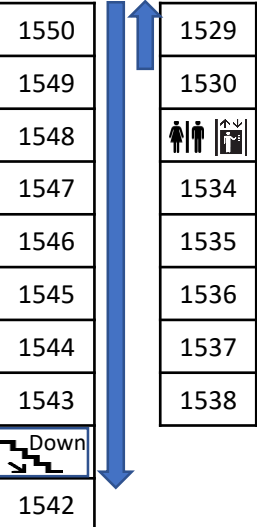

**Marjory Stoneman Douglas High School
1st Floor**

Marjory's Garden

Tennis Courts

Basketball Courts

Football Stadium and Track

**Marjory Stoneman Douglas High School
2nd Floor**

Mini-Gym
(1st floor only)

Gym
(1st floor only)

1300 Building
(1st floor only)

Senior Courtyard

**Marjory Stoneman Douglas High School
1st Floor**

Marjory's Garden
Tennis Courts

Basketball Courts

Football Stadium and Track

911	910	909	908	907	906
913	914	915	916	917	男女

905
904
901

609 Boys Locker	607 Mini-Gym
613 Girls Locker	606 Gym
606 Weight Room	男女 男女

男女	1301	男女
1307		
1306		
1305		
1304		
1303	1302	1301

1500 Building

1523	1501
1522	1502
1521	男女 升降
1520	1506
1519	1507
1518	1508
1517	1509
1516	1510
1514	

409	401
410	402
411	404
412	406
413	男女

C31 Wellness
C32 Wellness

Senior Courtyard

506	505	504	
	509	511	512

708	710
704	703
702	701

South Lot

Bus Loop

Loading Dock